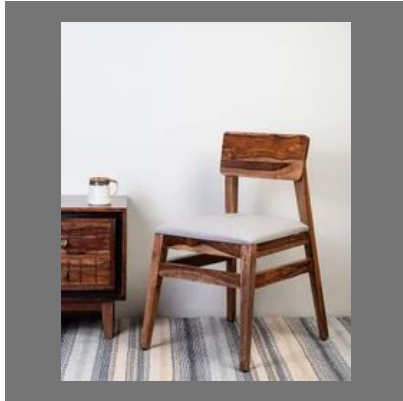

For more information, please visit

[HTTP://WEB4VYAPARSOLUTIONS.COM/](http://WEB4VYAPARSOLUTIONS.COM/)

WOODEN CHAIR

Mid Back Wooden Chair

Blue Wooden Chair

Blue Velvet Breakfast Bar
Stool

Teak Wood Polished Chair

WOODEN TABLE

Wooden Folding Computer Table for Standard Matt Finish Laptop Study

Solid Sheesham Wood Office Table For Office Work

Wooden Folding Table

Solid Wood Round Coffee Table

DINING CHAIR

Obra Dining Chair (Sheesham Wood, Natural)

Velvet Dining Chair

Dale Rattan Chair

WOODEN BOOKCASE

LONG WOODEN
BOOKCASE

Sheesham Narrow Bookcase -
Medium Wood

Sheesham Narrow Bookcase -
Medium Wood

WOODEN CABINET

Brown Wooden Cabinet