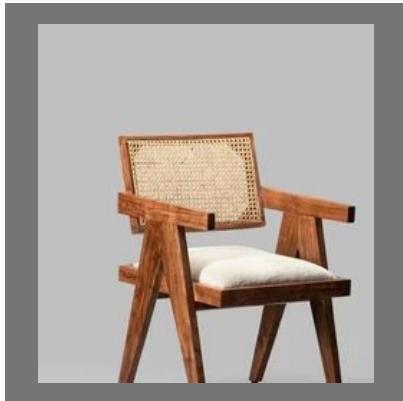

For more information, please visit

[HTTP://WEB4VYAPARSOLUTIONS.COM/](http://WEB4VYAPARSOLUTIONS.COM/)

WOODEN CHAIR

Mid Back Wooden Chair

Blue Wooden Chair

Blue Velvet Breakfast Bar
Stool

Teak Wood Polished Chair

WOODEN TABLE

Wooden Folding Computer Table for Standard Matt Finish Laptop Study

Solid Sheesham Wood Office Table For Office Work

Wooden Folding Table

Solid Wood Round Coffee Table

DINING CHAIR

Obra Dining Chair (Sheesham Wood, Natural)