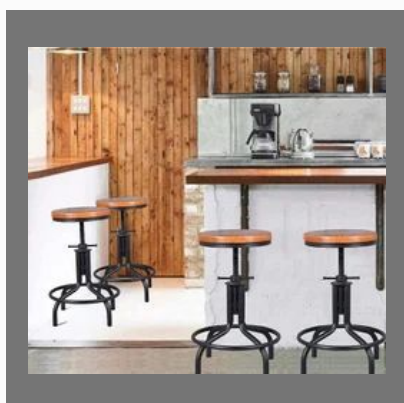

chair

OTHER PRODUCTS:

Naresh Art Sideboard
Sheesham/Acacia
103X40X148

Saaid Borad

Round Bar Stool Chair

Dining Chair (Set of 2) in
Honey Oak Finish

OTHER PRODUCTS:

Carrocel Custom Modern
Spoon Back Dining Chairs