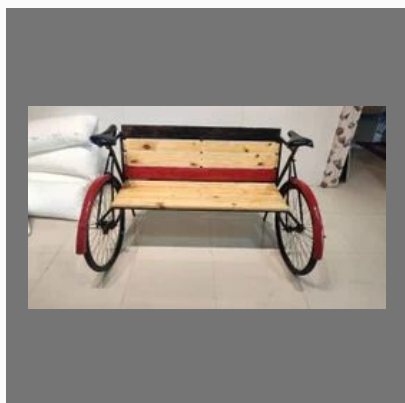

Sheesham Wood Writing
Study Table for Students Solid

Round Wood Shelf

Garden Cast Iron Chairs
Furniture Blue Metal Bistro-
style Chair

OTHER PRODUCTS:

Wire Knitted Chair

Marble Top Table

Automobile Furniture