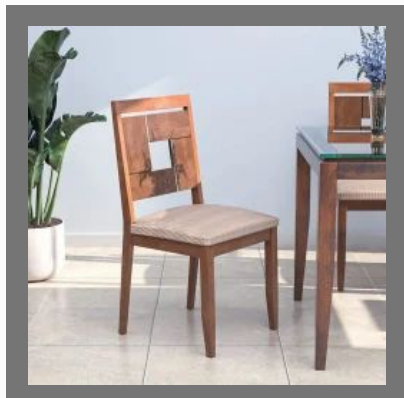

Chair with Armrest Wave Grey

Olive Green Bar Chair

Classical Chair

Iron Chair With Wooden Top

OTHER PRODUCTS:

Rubberwood Dining Chair
Brown

Restaurant Table & Chair

Chair Back Cane Amazon

chair

OTHER PRODUCTS:

Naresh Art Sideboard
Sheesham/Acacia
103X40X148

Saaid Borad

Round Bar Stool Chair

Dining Chair (Set of 2) in
Honey Oak Finish

OTHER PRODUCTS:

Carrocel Custom Modern
Spoon Back Dining Chairs

Sheesham Wood Writing
Study Table for Students Solid

Round Wood Shelf

Garden Cast Iron Chairs
Furniture Blue Metal Bistro-
style Chair

OTHER PRODUCTS:

Wire Knitted Chair

Marble Top Table

Automobile Furniture