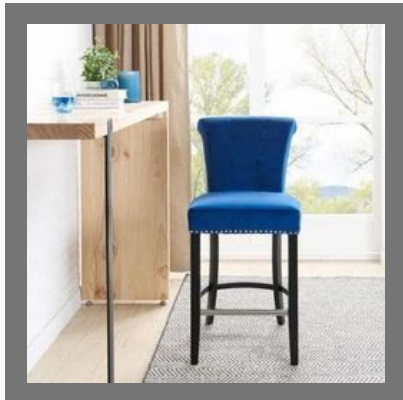

For more information, please visit

[HTTP://WEB4VYAPARSOLUTIONS.COM/](http://WEB4VYAPARSOLUTIONS.COM/)

WOODEN CHAIR

Mid Back Wooden Chair

Blue Wooden Chair

Blue Velvet Breakfast Bar
Stool

Teak Wood Polished Chair

WOODEN TABLE

Wooden Folding Computer Table for Standard Matt Finish Laptop Study

Solid Sheesham Wood Office Table For Office Work

Wooden Folding Table

Solid Wood Round Coffee Table

DINING CHAIR

Obra Dining Chair (Sheesham Wood, Natural)